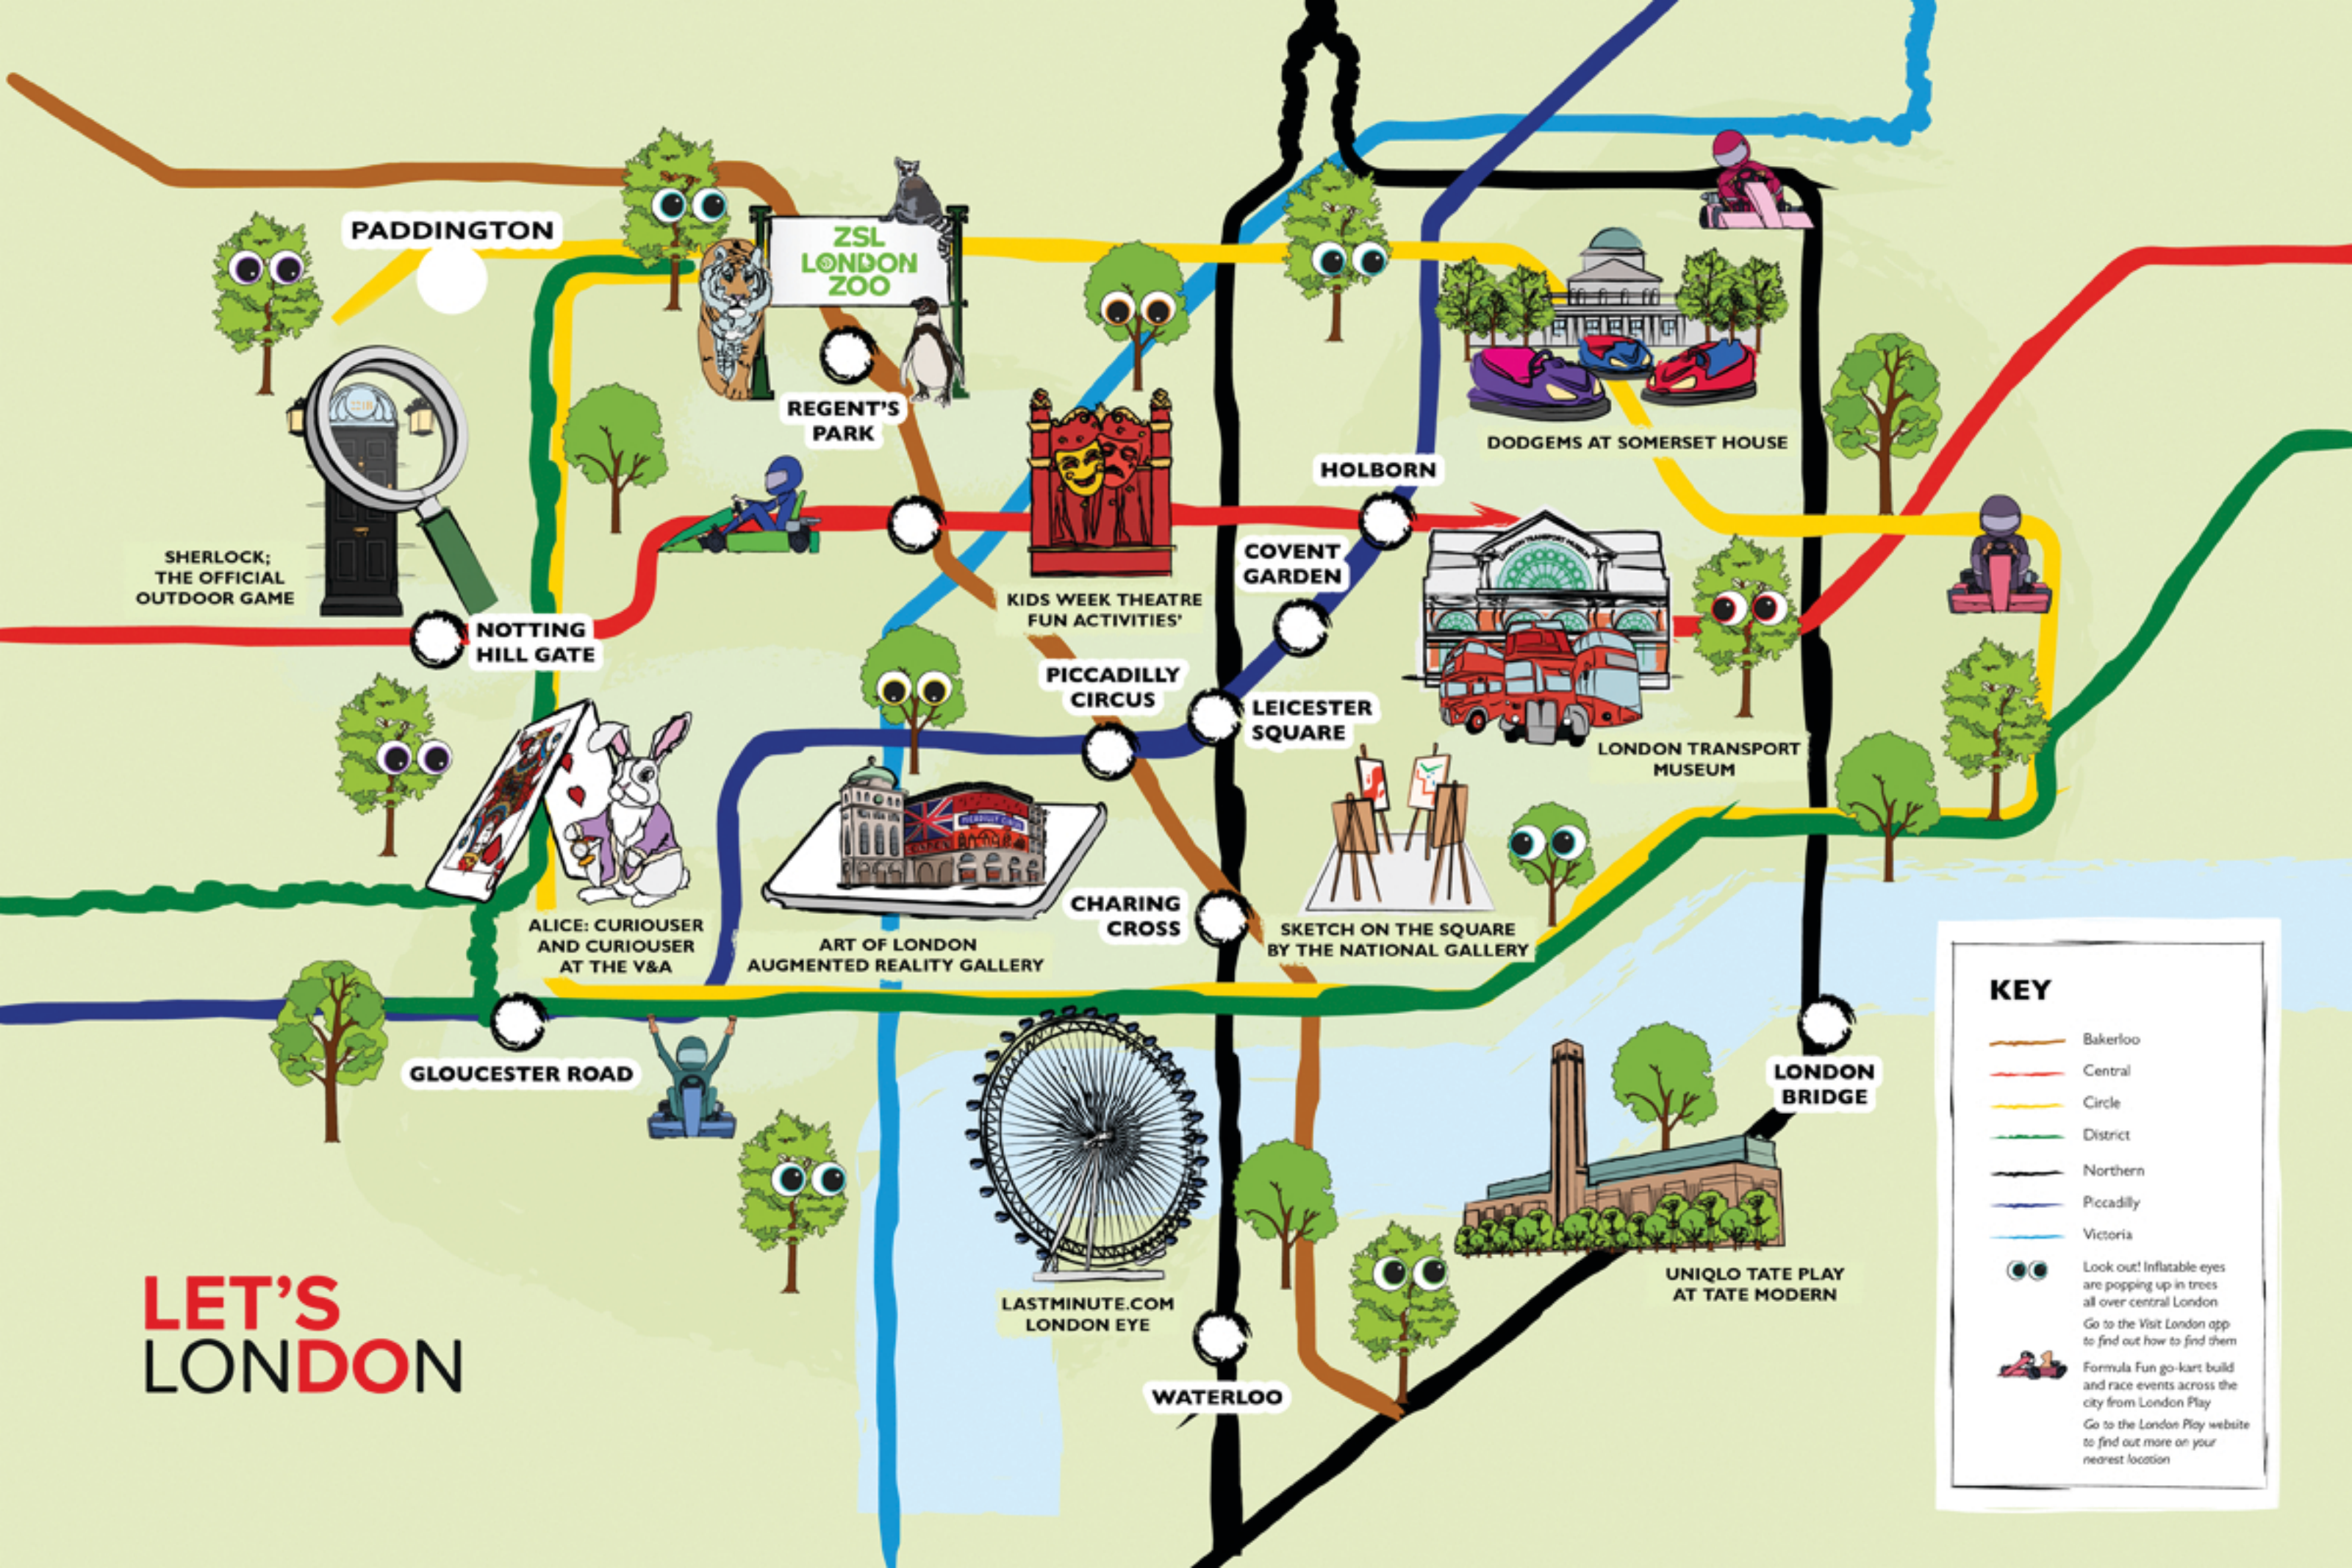

# LET'S LONDON

PADDINGTON

ZSL LONDON ZOO

REGENT'S PARK

HOLBORN

DODGEMS AT SOMERSET HOUSE

SHERLOCK; THE OFFICIAL OUTDOOR GAME

NOTTING HILL GATE

KIDS WEEK THEATRE FUN ACTIVITIES'

COVENT GARDEN

PICCADILLY CIRCUS

LEICESTER SQUARE

LONDON TRANSPORT MUSEUM

ALICE: CURIOUSER AND CURIOUSER AT THE V&A

ART OF LONDON AUGMENTED REALITY GALLERY

CHARING CROSS

SKETCH ON THE SQUARE BY THE NATIONAL GALLERY

GLOUCESTER ROAD

LASTMINUTE.COM LONDON EYE

WATERLOO

LONDON BRIDGE

UNIQLQ TATE PLAY AT TATE MODERN

## KEY

- Bakerloo
- Central
- Circle
- District
- Northern
- Piccadilly
- Victoria

- Look out! Inflatable eyes are popping up in trees all over central London. Go to the Visit London app to find out how to find them.
- Formula Fun go-kart build and race events across the city from London Play. Go to the London Play website to find out more on your nearest location.